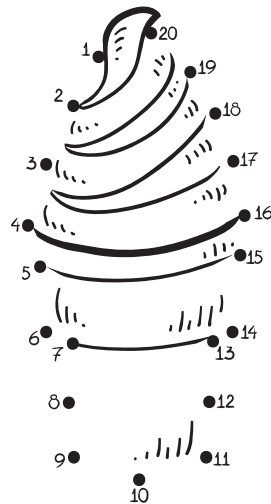

Connect the dots!

KIDS MENU

For Dessert
Ice Cream & Chocolate Topping
1 scoop $7
2 scoops $9

All Mains $15

- Paris Ham & Cheese Baguette
- Grilled Fish & Salad (gf)
- Fish & Chips or Salad
- Crumbed Chicken & Chips or Salad
- Beef Burger & Chips or Salad